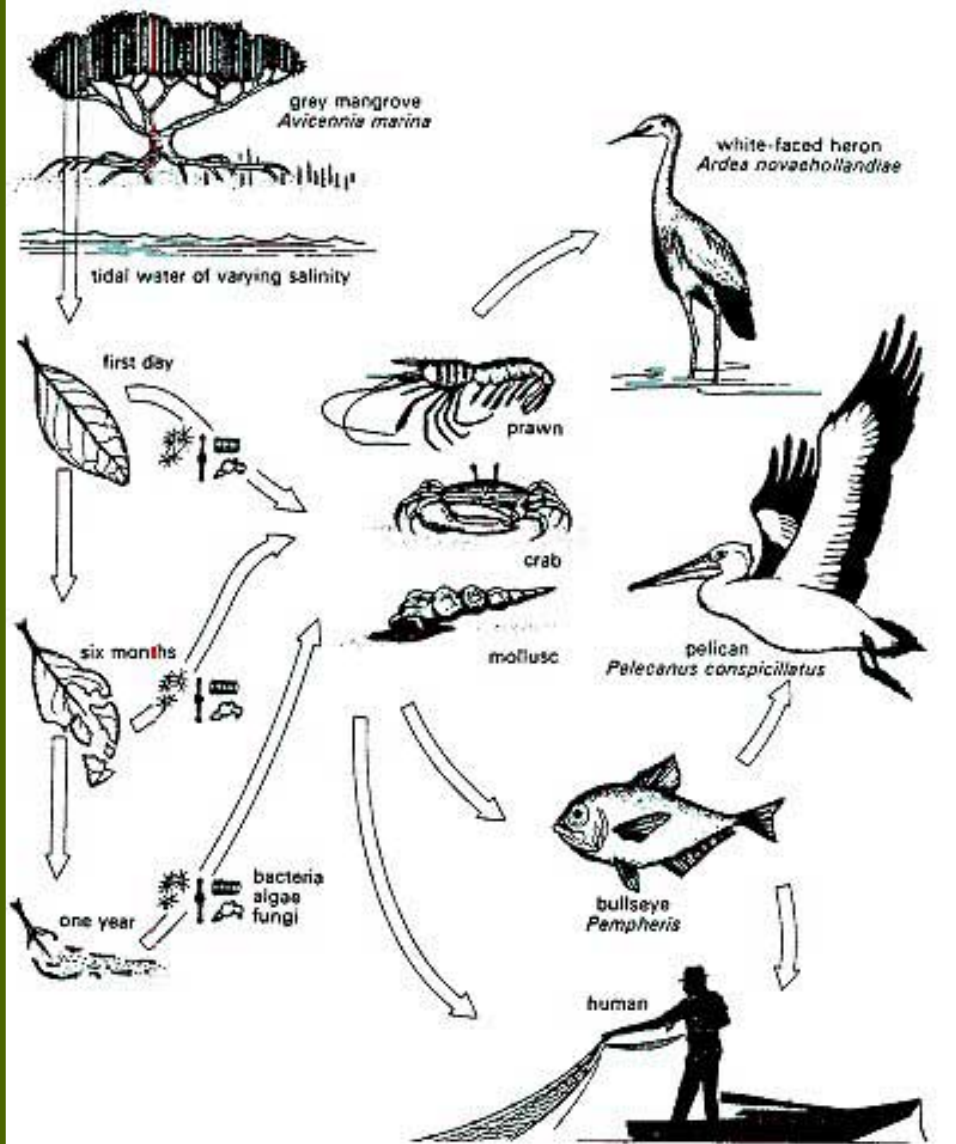

Conventional vis-à-vis ecoMemorial™

Conventional

ecoMemorial

<http://ecoMemorial.org>

The Mangrove

1. Habitat
2. Nursery
3. Coastal Forest
4. Erosion Protection
5. ecoMemorial

Ecological Benefits

- * Have one the most productive and complex ecosystems on Earth
- * Mangroves have an Ultrafiltration system to separate the salt from seawater.
- * Birds nest in the canopy, provide nursery grounds for fish, habitat and food sources for monkeys and other mammals.
- * Coral reefs depend on the mangrove ecosystem for long-term health and survival.

Warne, Kennedy. "Mangroves." National Geographic Magazine Feb. 2007.
<<http://ngm.nationalgeographic.com/2007/02/mangroves/warne-text>>.

Ecology

“First you have to find the bait, to catch the bait fish, that you use to catch the big fish, that we use to catch the Garfish, that we eat.”
-Swamp People

Guist, Glenn and Mitchell. "Hot Pursuit." Swamp People. History Channel. Atchafalaya Basin, Louisiana, Fall 2010. Television.

EcoMemorial

- * An ecoMemorial is a mangrove tree planted with the cremains or ashes of an individual, which are assimilated during growth and development of the hardwood tree.
- * Each ecoMemorial tree is a contributor to a larger scale coastal reforestation or environmental restoration project.
- * The tree naturally produces seeds on an annual basis, which disperse living extension of the original planting and broaden benefits across the entire ecosystem.